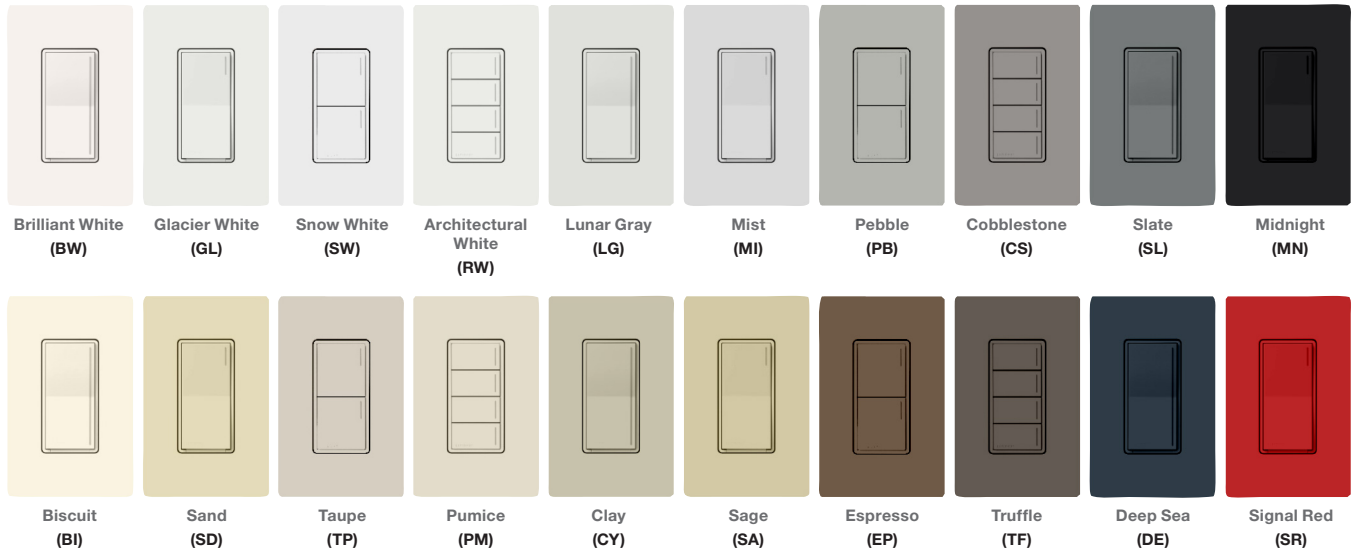

**Sunnata RF dimmer
and companion dimmer**

**Sunnata RF switch
and companion switch**

**Sunnata RF
2-button keypad**

**Sunnata RF
3-button keypad with
raise/lower**

**Sunnata RF
4-button keypad**

Simply Beautiful Controls

One dimmer for any job with PRO LED+ advanced technology for superior dimming of LED, halogen, incandescent, MLV and ELV lighting

Touch or swipe the light bar to set the lights.
Sunnata RF dimmer

Multi-Location

Companion dimmers and switches are available with a matching look and identical control from up to 5 locations using existing wiring (e.g. 3-way, 4-way, etc)

Sunnata RF switch

Colors

Available in a range of new contemporary colors with an understated satin finish

Also available in a range of traditional colors in a crisp, reflective, gloss finish

The first keypads with the elegance of the SUNNATA light bar.

Keypad and hybrid keypad (dimmer + keypad) models available in 2-,3-, and 4-button configurations.