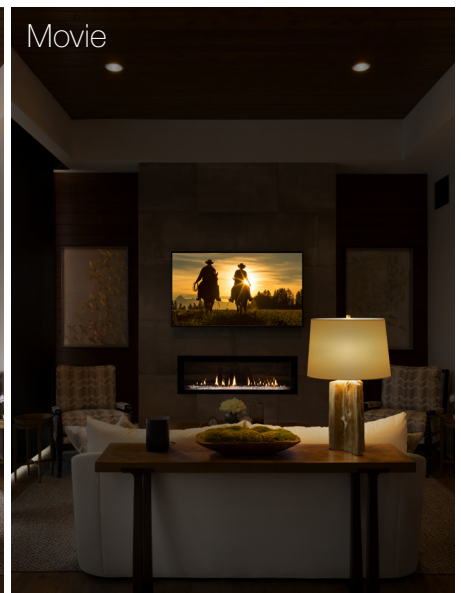

RadioRA3 | Sunnata RF Controls

**Sunnata RF
4-button keypad**

The new RA3 lighting control system brings the contemporary lightbar design to a full range of beautifully designed products—dimmers with capacitive touch technology, switches and keypads. The light bar also acts as a locator light to help homeowners find the switch in the dark, and the light level can be customized, including to off if clients prefer no light in places like the bedroom.

Also available in a range of traditional colors in a crisp, reflective, gloss finish

The first keypads with the elegance of the SUNNATA light bar.

Keypad and hybrid keypad (dimmer + keypad) models available in 2-,3-, and 4-button configurations.

One keypad can control groups of devices such as dimmers, light switches, ceiling fans, automated shades and other integrated devices like audio systems

Hybrid Keypad Model (Dimmer + Keypad)

Bright

Entertain