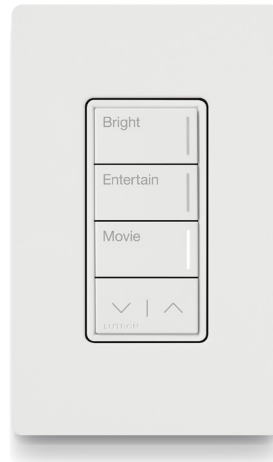

The first keypads with the elegance of the SUNNATA light bar.

Keypad and hybrid keypad (dimmer + keypad) models available in 2-,3-, and 4-button configurations.

One keypad can control groups of devices such as dimmers, light switches, ceiling fans, automated shades and other integrated devices like audio systems

Hybrid Keypad Model (Dimmer + Keypad)