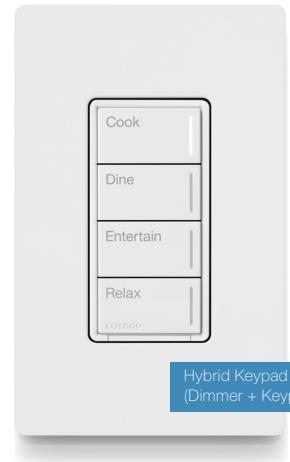

RadioRA3 | Sunnata RF Controls

**Sunnata RF
4-button keypad**

The new RA3 lighting control system brings the contemporary lightbar design to a full range of beautifully designed products—dimmers with capacitive touch technology, switches and keypads. The light bar also acts as a locator light to help homeowners find the switch in the dark, and the light level can be customized, including to off if clients prefer no light in places like the bedroom.

Companion dimmers and switches are available with a matching look and identical control from up to 5 locations using existing wiring (e.g. 3-way, 4-way, etc)

Sunnata RF switch

Colors

Available in a range of new contemporary colors with an understated satin finish

Also available in a range of traditional colors in a crisp, reflective, gloss finish

The first keypads with the elegance of the SUNNATA light bar.

Keypad and hybrid keypad (dimmer + keypad) models available in 2-,3-, and 4-button configurations.

One keypad can control groups of devices such as dimmers, light switches, ceiling fans, automated shades and other integrated devices like audio systems

Hybrid Keypad Model (Dimmer + Keypad)

Bright

Entertain