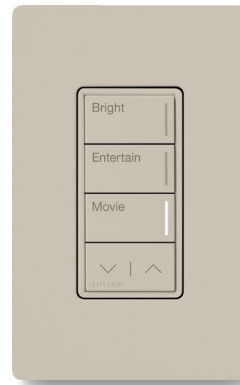

RadioRA3 | Sunnata RF Controls

**Sunnata RF
4-button keypad**

The new RA3 lighting control system brings the contemporary lightbar design to a full range of beautifully designed products—dimmers with capacitive touch technology, switches and keypads. The light bar also acts as a locator light to help homeowners find the switch in the dark, and the light level can be customized, including to off if clients prefer no light in places like the bedroom.

**Sunnata RF dimmer
and companion dimmer**

**Sunnata RF switch
and companion switch**

**Sunnata RF
2-button keypad**

**Sunnata RF
3-button keypad with
raise/lower**

**Sunnata RF
4-button keypad**

Simply Beautiful Controls

One dimmer for any job with PRO LED+ advanced technology for superior dimming of LED, halogen, incandescent, MLV and ELV lighting

Touch or swipe the light bar to set the lights.
Sunnata RF dimmer

Multi-Location

Also available in a range of traditional colors in a crisp, reflective, gloss finish

The first keypads with the elegance of the SUNNATA light bar.

Keypad and hybrid keypad (dimmer + keypad) models available in 2-,3-, and 4-button configurations.