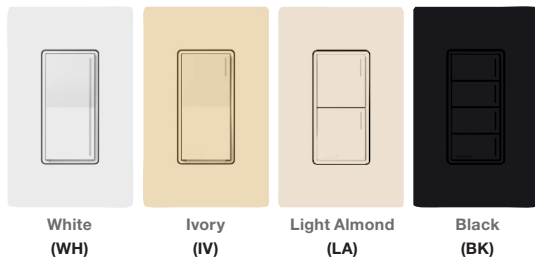

**Sunnata RF dimmer
and companion dimmer**

**Sunnata RF switch
and companion switch**

**Sunnata RF
2-button keypad**

**Sunnata RF
3-button keypad with
raise/lower**

**Sunnata RF
4-button keypad**

Simply Beautiful Controls

Companion dimmers and switches are available with a matching look and identical control from up to 5 locations using existing wiring (e.g. 3-way, 4-way, etc)

Sunnata RF switch

Colors

Available in a range of new contemporary colors with an understated satin finish

Also available in a range of traditional colors in a crisp, reflective, gloss finish

The first keypads with the elegance of the SUNNATA light bar.

Keypad and hybrid keypad (dimmer + keypad) models available in 2-,3-, and 4-button configurations.