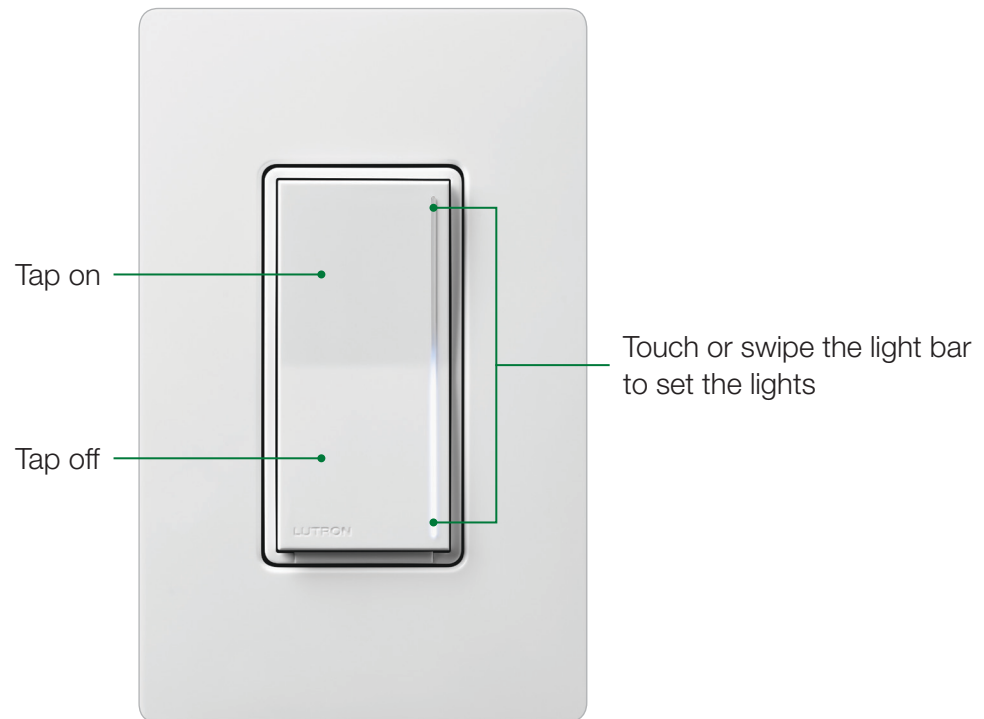

## Key Benefits

- Touch or swipe the light bar to set your lights
- LED+ technology provides superior dimming of dimmable LED, incandescent, and halogen bulbs
- Works with existing wiring — and it doesn't require a neutral. Installation is easy — all you need is about 15 minutes from start to finish.
- The LED light bar provides a soft glow in the dark — making it easy to find the switch
- Sleek design complements any décor

# Product information

<b>Load type</b>	150W dimmable LED, 600W incandescent/halogen
<b>Application</b>	Single pole and 3-way
<b>Available colors</b>	White, Ivory, Light Almond, Black
<b>Advanced features</b>	Low-end trim, high-end trim, nightlight, light bar brightness, preset light level